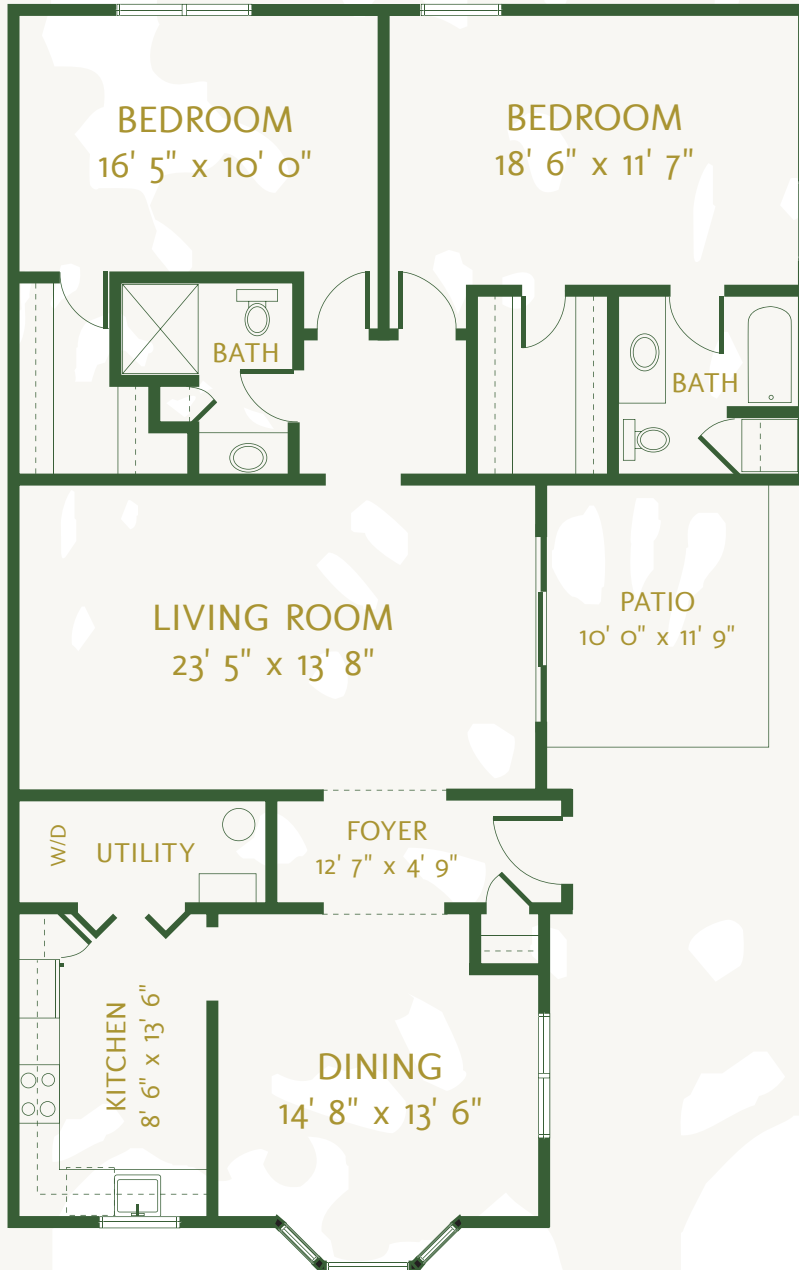

One-Bedroom/Den Cottage

Style A
1,207 Square Feet

One-Bedroom/Den Cottage

Style A
1,207 Square Feet

Two-Bedroom Cottage

Style B
1,445 Square Feet

Two-Bedroom Cottage

Style B
1,445 Square Feet

Two-Bedroom/Den Cottage

Style C
1,662 Square Feet

Two-Bedroom/Den Cottage

Style C
1,662 Square Feet