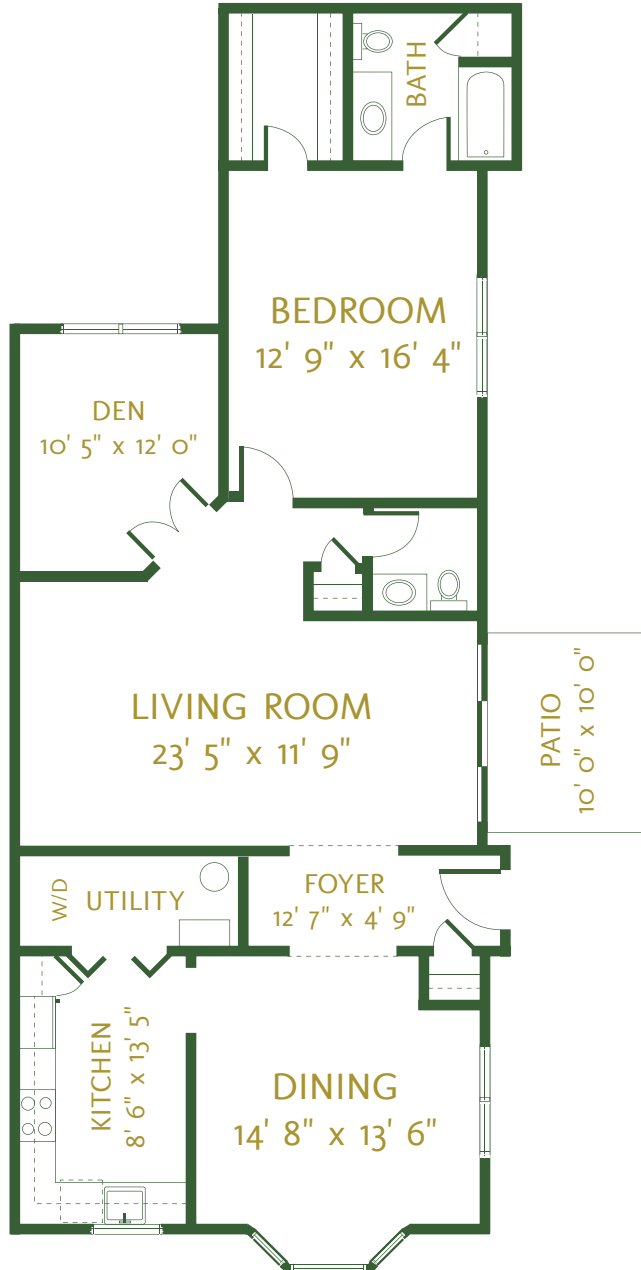

One-Bedroom/Den Cottage

Style A
1,207 Square Feet

One-Bedroom/Den Cottage

Style A
1,207 Square Feet

Two-Bedroom Cottage

Style B
1,445 Square Feet

Two-Bedroom Cottage

Style B
1,445 Square Feet

Two-Bedroom/Den Cottage

Style C
1,662 Square Feet

Two-Bedroom/Den Cottage

Style C
1,662 Square Feet