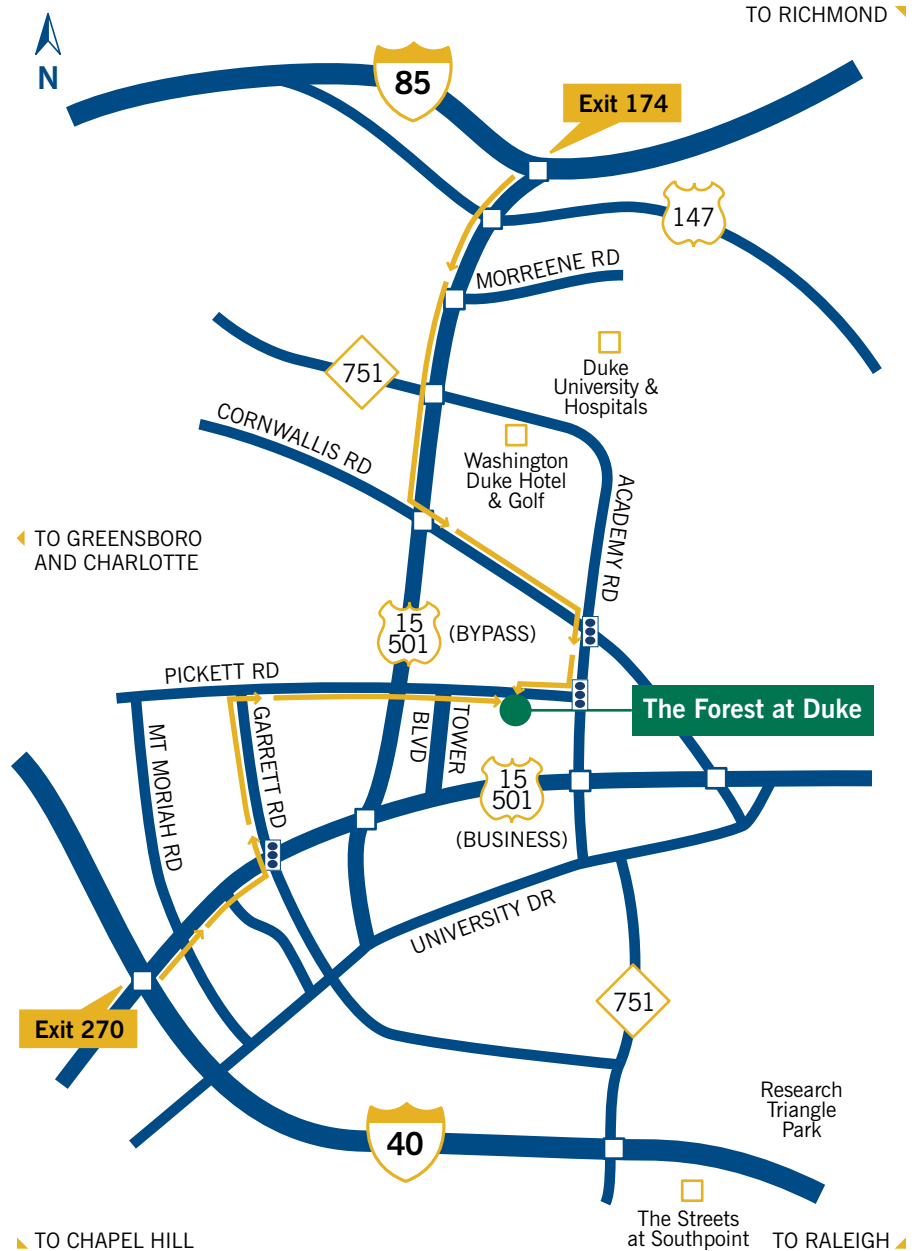

Finding us

FROM RALEIGH AND RDU AIRPORT

Take I-40 West to exit 270. Turn right onto US 15-501 N heading toward Durham. Turn left at the 3rd traffic light and follow Garrett Road to the end. Turn right onto Pickett Road. We are 1.5 miles ahead on the right.

FROM GREENSBORO AND CHARLOTTE

Take I-40 East to exit 270. Turn left onto US 15-501 N heading toward Durham. Turn left at the 4th traffic light and follow Garrett Road to the end. Turn right onto Pickett Road. We are 1.5 miles ahead on the right.

FROM RICHMOND AND POINTS NORTH

From I-85 South, take right exit 174A onto US 15-501 S. Exit at Cornwallis Road and turn left. Follow Cornwallis to traffic light. Turn right onto Academy. Turn right at next traffic light onto Pickett Road. We are 0.3 miles ahead on the left.

Area highlights

AREA HIGHLIGHTS

- 1 Duke University/Medical Center
Duke Gardens/Nasher Museum
- 2 Northgate Mall
- 3 Durham Bulls Athletic Park
- 4 Carolina Theatre

- 5 NC Central University
- 6 South Square shopping
- 7 Streets at Southpoint shopping mall
- 8 University of North Carolina and UNC Memorial Hospitals
Botanical Gardens/Ackland Museum