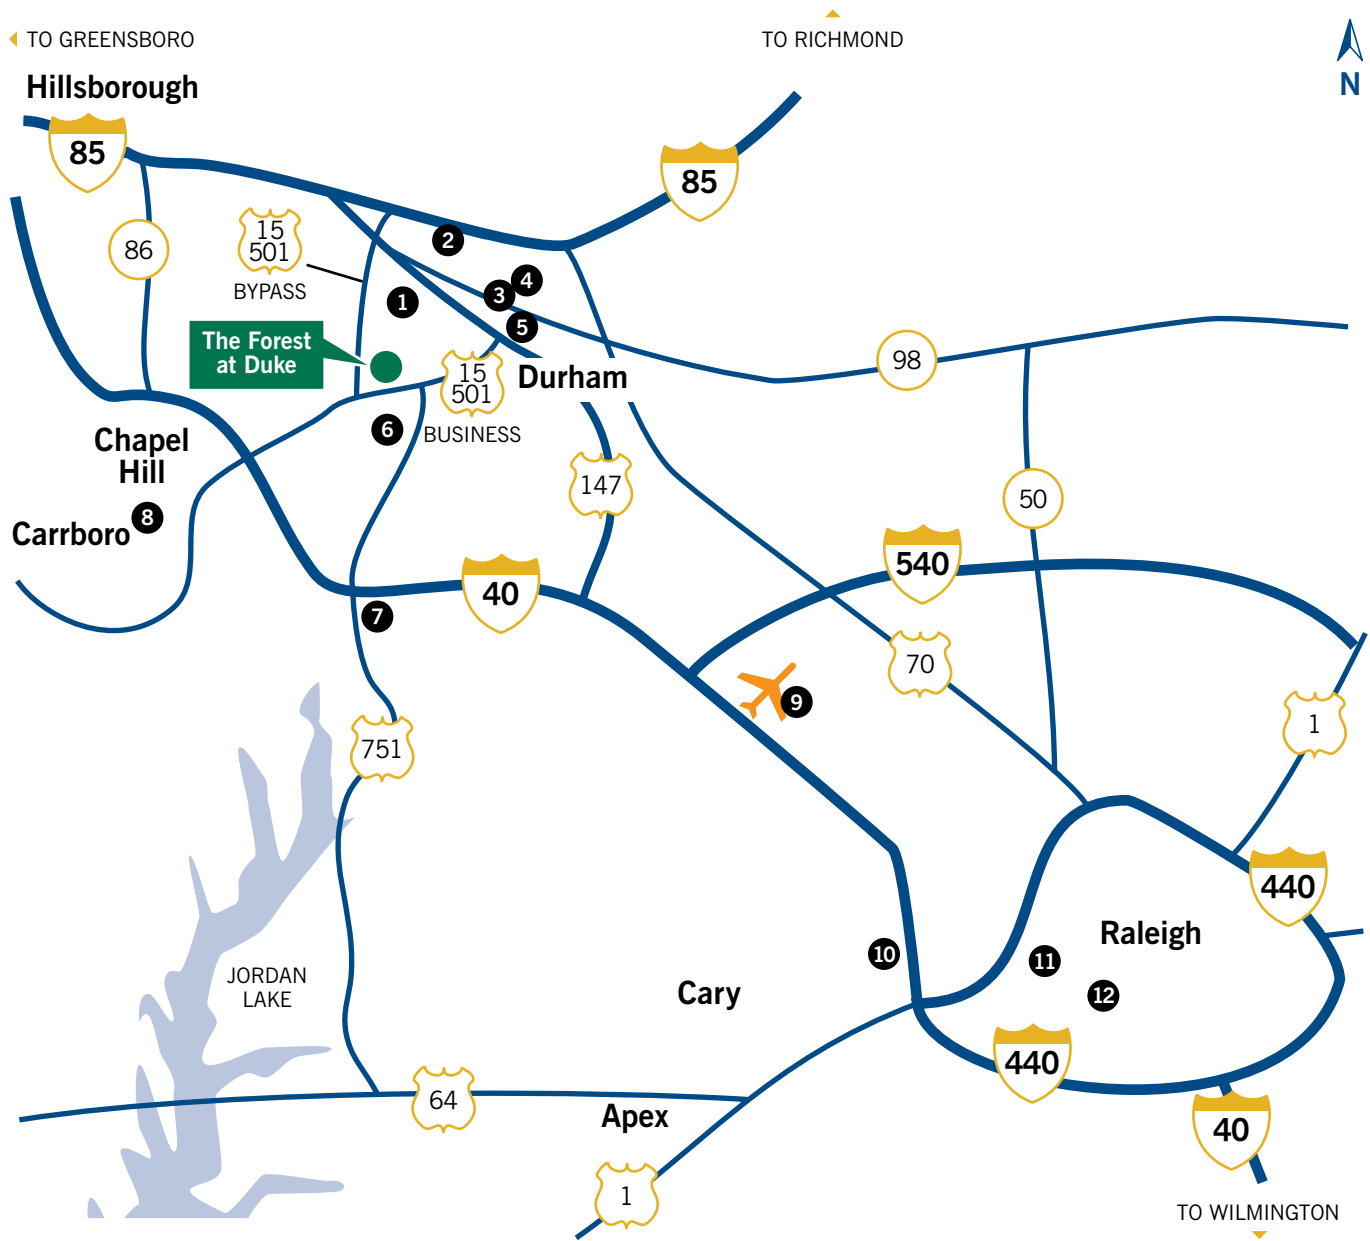

Finding us

FROM RALEIGH AND RDU AIRPORT

Take I-40 West to exit 270. Turn right onto US 15-501 N heading toward Durham. Turn left at the 3rd traffic light and follow Garrett Road to the end. Turn right onto Pickett Road. We are 1.5 miles ahead on the right.

FROM GREENSBORO AND CHARLOTTE

Take I-40 East to exit 270. Turn left onto US 15-501 N heading toward Durham. Turn left at the 4th traffic light and follow Garrett Road to the end. Turn right onto Pickett Road. We are 1.5 miles ahead on the right.

FROM RICHMOND AND POINTS NORTH

From I-85 South, take right exit 174A onto US 15-501 S. Exit at Cornwallis Road and turn left. Follow Cornwallis to traffic light. Turn right onto Academy. Turn right at next traffic light onto Pickett Road. We are 0.3 miles ahead on the left.

Area highlights

AREA HIGHLIGHTS

- 1 Duke University/Medical Center
Duke Gardens/Nasher Museum
- 2 Northgate Mall
- 3 Durham Bulls Athletic Park
- 4 Carolina Theatre

- 5 NC Central University
- 6 South Square shopping
- 7 Streets at Southpoint shopping mall
- 8 University of North Carolina and UNC Memorial Hospitals
Botanical Gardens/Ackland Museum